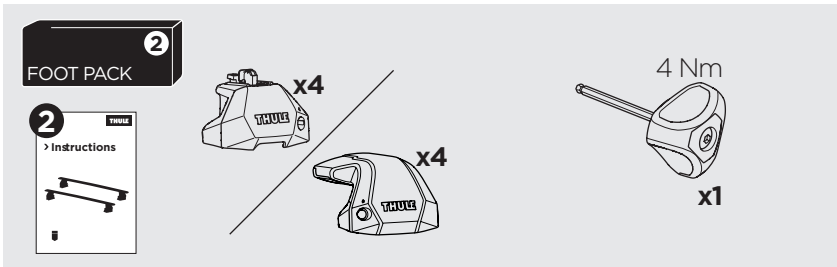

1

Kit 187025

LAND ROVER Discovery (Mk.III), 5-dr SUV, 04-09
 LAND ROVER Discovery (Mk.IV), 5-dr SUV, 09-17

ISO 11154-E

This kit is only for vehicles with T-Profile.

1

2

3