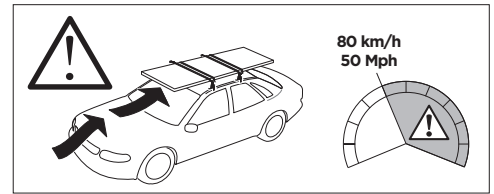

1

Kit 187025

LAND ROVER Discovery (Mk.III), 5-dr SUV, 04-09
 LAND ROVER Discovery (Mk.IV), 5-dr SUV, 09-17

ISO 11154-E

This kit is only for vehicles with T-Profile.

1

2

3