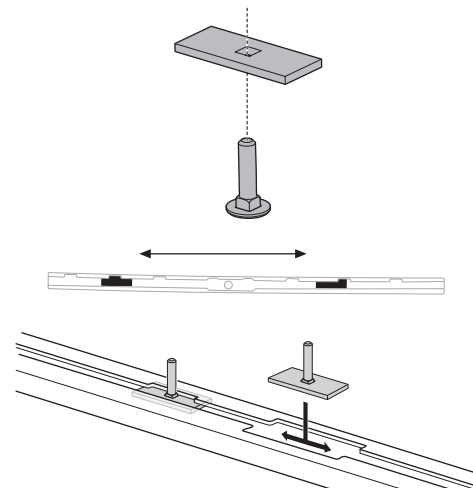

1

Kit 187025

LAND ROVER Discovery (Mk.III), 5-dr SUV, 04-09
 LAND ROVER Discovery (Mk.IV), 5-dr SUV, 09-17

ISO 11154-E

This kit is only for vehicles with T-Profile.

1

2

3