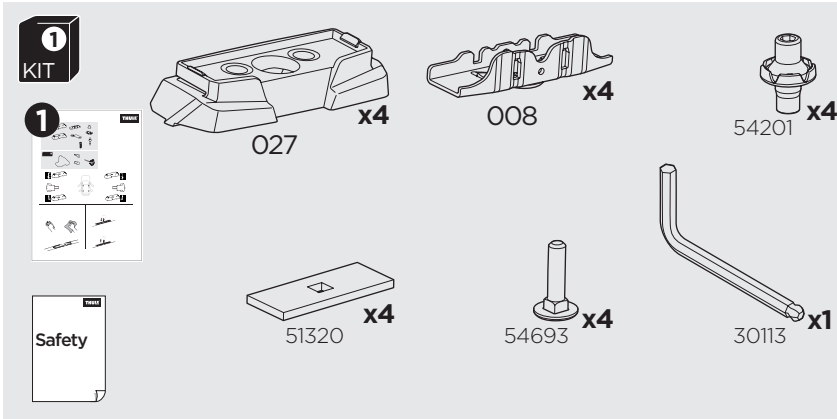

1

Kit 187025

LAND ROVER Discovery (Mk.III), 5-dr SUV, 04-09
 LAND ROVER Discovery (Mk.IV), 5-dr SUV, 09-17

ISO 11154-E

This kit is only for vehicles with T-Profile.

1

2

3